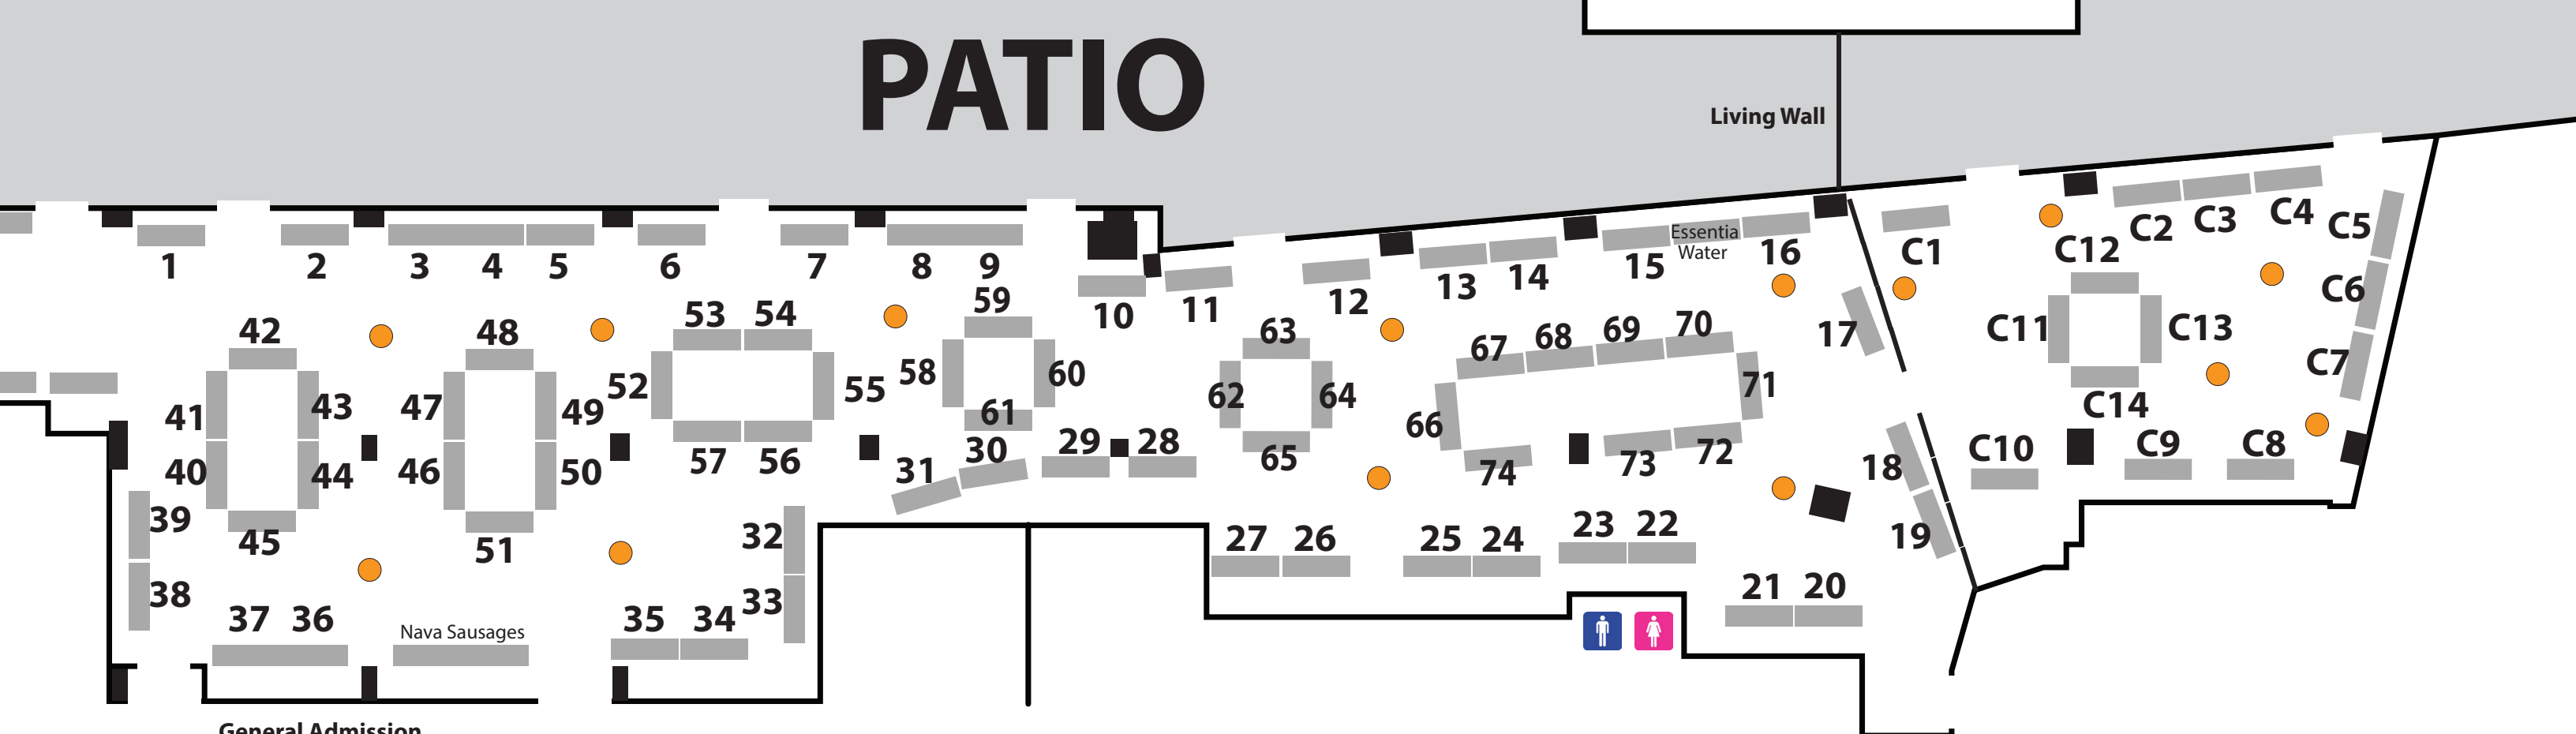

# PATIO

## General Admission

- 1 3D Candies
- 2 SORSO VINO
- 3 USAs only New Zealand wine specialist
- 4 Bella Grace Vineyards
- 5 Bella Grace Vineyards
- 6 Clouds Rest
- 7 As Kevita, with our logo
- 8 Bella Luna Estate Winery
- 9 INNATE WINES
- 10 Berryessa Gap Vineyards
- 11 Bradbury Wines
- 12 Bravante Vineyards - Howell Mountain Estate Wines
- 13 Brew Dr. Kombucha
- 14 Canihan Family Winery
- 15 Carta Coffee Merchants
- 16 Chateau Bianca Winery
- 17 CellarPass
- 18 Clos Pepe Estate
- 19 aesthete wines
- 20 CocoTutti Chocolates
- 21 Cornerstone Cellars
- 22 Cuddihy's Spanish Wines
- 23 De Novo Wines
- 24 Savino

- 25 Dobson Family Wines
- 26 Farm Fresh To You
- 27 FlyWithWine
- 28 Frog's Tooth Winery
- 29 Frog's Tooth Winery
- 30 Frostwatch Vineyard & Winery
- 31 Open
- 32 Greyscale Wines
- 33 Haven Stead
- 34 Holme Estate Cellars and Leghorn Wine Company
- 35 Huge Bear Wines
- 36 INTERCOASTAL VINEYARDS
- 37 Jardesca California Aperitiva
- 38 Lagniappe Peak Vineyards
- 39 Marin Sake
- 40 Life Wine
- 41 Lodi Crush
- 42 Maberia Wines
- 43 Angels & Cowboy Winery/Cannonball
- 44 Aldina Vineyards
- 45 Murder Ridge Winery
- 46 Murphy Vineyards
- 47 Next Door Wine
- 48 Platinum Crush
- 49 Platinum Crush